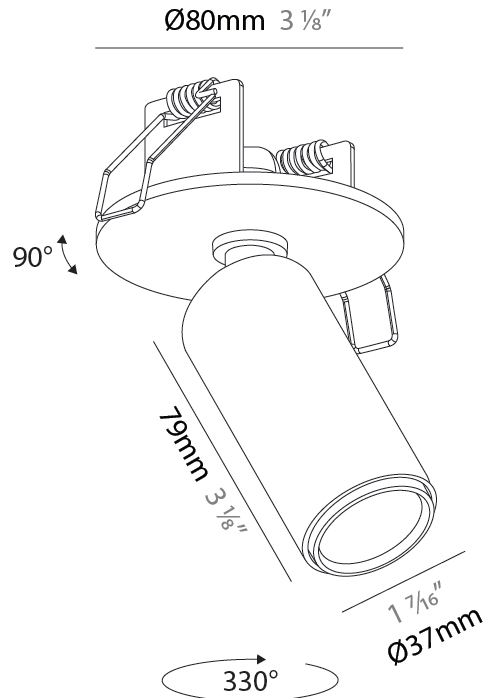

Beam Angle: 14 / 20 / 52
Adjustability: Rotational 350°; Tilt 90°

RATINGS AND CERTIFICATIONS

Certified By: Certified for North American Standards
IP rating: IP20

IMAGINE MICRO FLEX SURFACE

A3D321-

PROJECT

TYPE