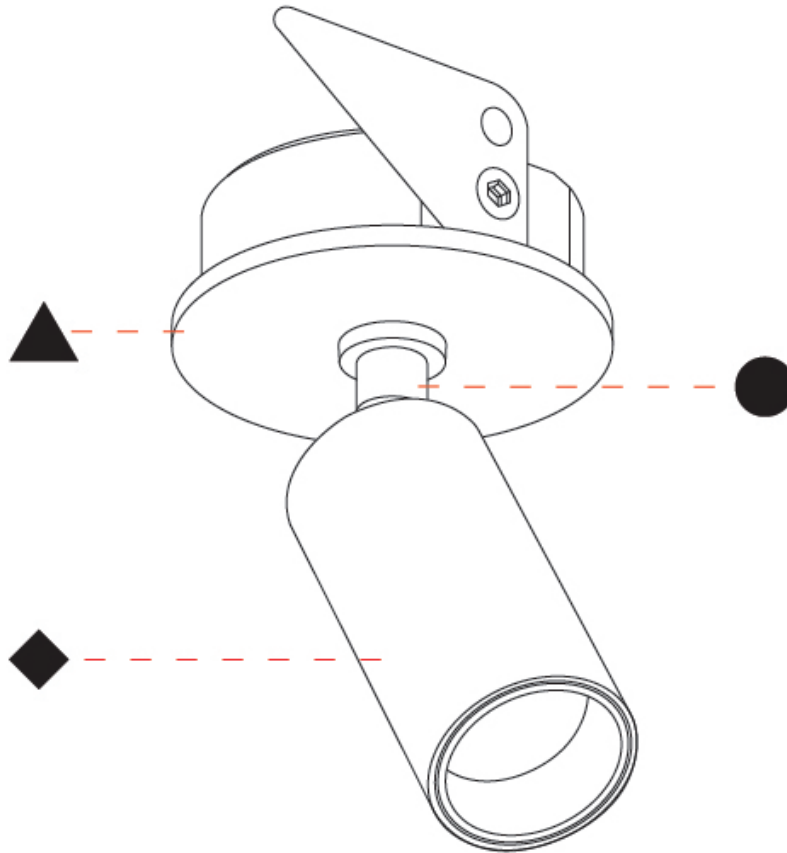

A3D322-

PROJECT

TYPE

SPECIFIER

QUANTITY

DATE

A