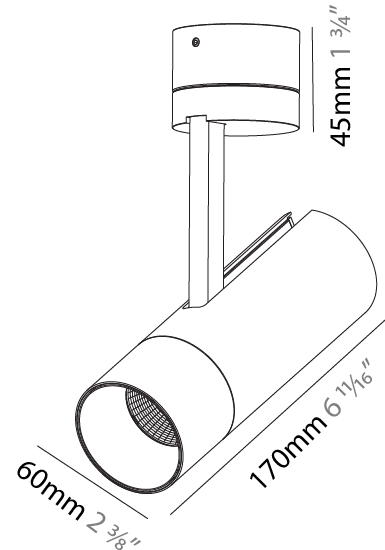

GENERAL

Series: Imagine
Subseries: Imagine 60
Brand: Prolicht
Division: Architectural
Mounting Type: Surface
Mounting Location: Ceiling
Subcategory: Spots

PHYSICAL

Shape: Cylinder
Diameter (mm): 60
Diameter (in): 2 ³/₈
Height (mm): 170
Height (in): 6 ¹¹/₁₆
Max. Overall Height (mm): 215
Max. Overall Height (in): 8 ⁷/₁₆
Light Distribution: Adjustable / Direct
Weight (kg): 0.572
Weight (lbs): 1.26
Fixture Finish: SSR / BKV / CWI / CRY / HAB / LAG / UFT / ITA / RUA / RUR / MIC / FTG / MYG / TWT / LOD / PUS / FRO / FUP / KIA / POP / BLS / SPG / MEY / GOH / GUM / CHC / COM / ABZ / JAG / OBR / MOS / ROR
Fixture Material: Aluminum Die Cast

ELECTRICAL

Lamp Type: LED (Zhaga Standard)
Input Wattage (W): 13.2 / 16.5
Total Output Wattage (W): 12 / 15
Dimming: Tri-Mode (Non-Dimming and Phase Dimming (120Vac only) and 0-10V Dimming)
Driver Included: Yes
Driver Location: Integrated
Driver Type: Constant Current - Universal
Driver Class: Class 2
Input Voltage (V): 120 - 277
Constant Current (MA): 350

LED

Number of LEDs: 1
Color Temperature (°K): 2700 / 3000 / 3500 / 4000
Max. Delivered Lumen (lm): 520 / 580 / 627 / 640
CRI: >90 CRI
Lamp Life (hrs): 50000

OPTICAL

Reflector°: 10
Adjustability: Rotational 350°; Tilt 90°

RATINGS AND CERTIFICATIONS

Certified By: Certified for North American Standards
IP rating: IP20

PROJECT
TYPE
SPECIFIER
QUANTITY
DATE