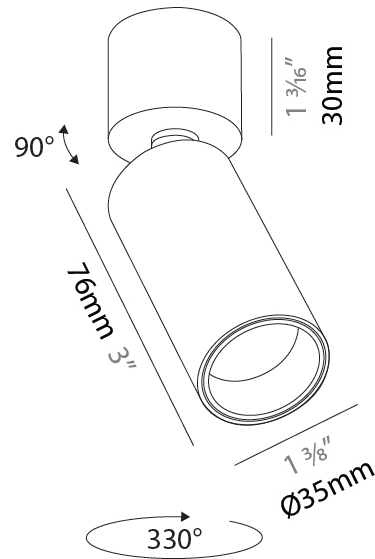

GENERAL

Series: Imagine
Subseries: Imagine Micro
Brand: Prolicht
Division: Architectural
Mounting Type: Surface
Mounting Location: Ceiling
Subcategory: Spots

PHYSICAL

Shape: Cylinder
Diameter (mm): 35
Diameter (in): 1 3/8
Height (mm): 76
Height (in): 3
Max. Overall Height (mm): 106
Max. Overall Height (in): 4 3/16
Light Distribution: Adjustable / Direct
Weight (kg): 0.165
Weight (lbs): 1.42
Fixture Finish: SSR / BKV / CWI / CRY / HAB / LAG / UFT / ITA / RUA / RUR / MIC / FTG / MYG / TWT / LOD / PUS / FRO / FUP / KIA / POP / BLS / SPG / MEY / GOH / GUM / CHC / COM / ABZ / JAG / OBR / MOS / ROR
Holder Finish: WHI / BLK
Fixture Material: Aluminum Die Cast

ELECTRICAL

Lamp Type: LED (Zhaga Standard)
Input Wattage (W): 8.6
Dimming: Tri-Mode (Non-Dimming and Phase Dimming (120Vac only) and 0-10V Dimming)
Driver Included: No
Driver Location: Remote
Driver Type: Constant Current - Universal
Driver Class: Class 2
Input Voltage (V): 120 - 277
Constant Current (MA): 700

LED

Number of LEDs: 1
Color Temperature (°K): 2700 / 3000 / 3500 / 4000
Max. Delivered Lumen (lm): 529 / 564 / 595 / 607
Nominal Lumen (lm): 750 / 800 / 844 / 861
CRI: >90 CRI
Lamp Life (hrs): 50000

OPTICAL

Beam Angle: 18,28,38,46,64
Adjustability: Rotational 350°; Tilt 90°

RATINGS AND CERTIFICATIONS

Certified By: Certified for North American Standards
IP rating: IP20