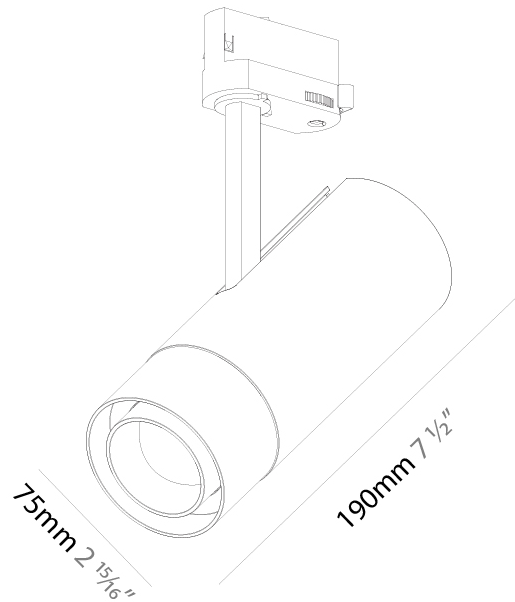

GENERAL

Series: Imagine
Subseries: Imagine Flex
Brand: Prolicht
Division: Architectural
Mounting Type: Track
Mounting Location: Ceiling
Subcategory: Spots

PHYSICAL

Shape: Cylinder
Diameter (mm): 75
Diameter (in): 2 ¹⁵/₁₆
Height (mm): 190
Height (in): 7 ¹/₂
Max. Overall Height (mm): 210
Max. Overall Height (in): 8 ¹/₄
Light Distribution: Adjustable / Direct
Weight (kg): 0.702
Weight (lbs): 1.54
Fixture Finish: SSR / BKV / CWI / CRY / HAB / LAG / UFT / ITA / RUA / RUR / MIC / FTG / MYG / TWT / LOD / PUS / FRO / FUP / KIA / POP / BLS / SPG / MEY / GOH / GUM / CHC / COM / ABZ / JAG / OBR / MOS / ROR
Holder Finish: BLK / WHI / SIL
Fixture Material: Aluminum Die Cast

ELECTRICAL

Lamp Type: LED (Zhaga Standard)
Input Wattage (W): 20
Total Output Wattage (W): 18.2
Dimming: Tri-Mode (Non-Dimming and Phase Dimming (120Vac only) and 0-10V Dimming)
Driver Included: Yes
Driver Location: Integrated
Driver Type: Constant Current - Universal
Driver Class: Class 2
Input Voltage (V): 120 - 277
Constant Current (MA): 500

LED

Number of LEDs: 1
Color Temperature (°K): 2700 / 3000 / 3500 / 4000
Max. Delivered Lumen (lm): 788 / 817 / 859 / 876
Nominal Lumen (lm): 1782 / 1848 / 1941 / 1981
CRI: >90 CRI
Lamp Life (hrs): 50000

OPTICAL

Reflector°: 14° to 48°
Adjustability: Rotational 350°; Tilt 90°

RATINGS AND CERTIFICATIONS

Certified By: Certified for North American Standards
IP rating: IP20