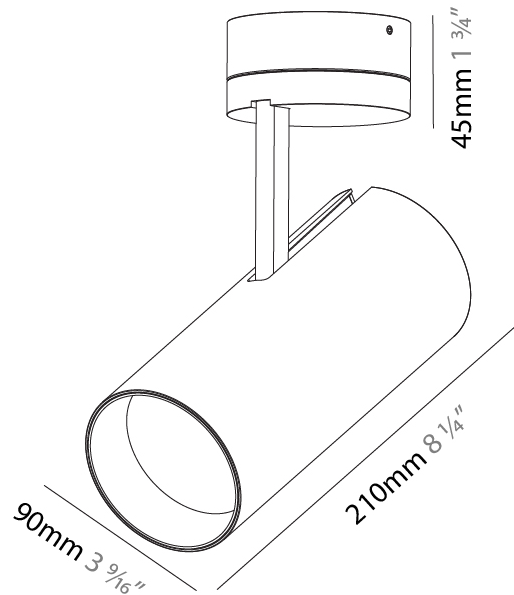

GENERAL

Series: Imagine
Subseries: Imagine 90
Brand: Prolicht
Division: Architectural
Mounting Type: Surface
Mounting Location: Ceiling
Subcategory: Spots

PHYSICAL

Shape: Cylinder
Diameter (mm): 90
Diameter (in): 3 9/16
Height (mm): 210
Height (in): 8 1/4
Max. Overall Height (mm): 255
Max. Overall Height (in): 10 1/16
Light Distribution: Adjustable / Direct
Weight (kg): 1.184
Weight (lbs): 2.60
Fixture Finish: SSR / BKV / CWI / CRY / HAB / LAG / UFT / ITA / RUA / RUR / MIC / FTG / MYG / TWT / LOD / PUS / FRO / FUP / KIA / POP / BLS / SPG / MEY / GOH / GUM / CHC / COM / ABZ / JAG / OBR / MOS / ROR
Fixture Material: Aluminum Die Cast

ELECTRICAL

Lamp Type: LED (Zhaga Standard)
Input Wattage (W): 28.6
Total Output Wattage (W): 26
Dimming: Tri-Mode (Non-Dimming and Phase Dimming (120Vac only) and 0-10V Dimming)
Driver Included: Yes
Driver Location: Integrated
Driver Type: Constant Current - Universal
Driver Class: Class 2
Input Voltage (V): 120 - 277
Constant Current (MA): 700

LED

Number of LEDs: 1
Color Temperature (°K): 2700 / 3000 / 3500 / 4000
Max. Delivered Lumen (lm): 2210 / 2270 / 2391 / 2440
CRI: >90 CRI
Lamp Life (hrs): 50000

OPTICAL

Reflector°: 18 / 26 / 40
Adjustability: Rotational 350°; Tilt 90°

RATINGS AND CERTIFICATIONS

Certified By: Certified for North American Standards
IP rating: IP20