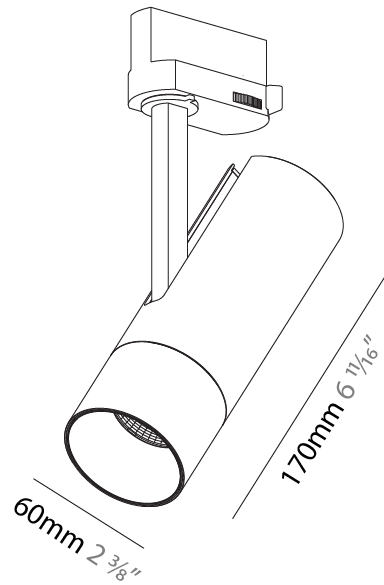

GENERAL

Series: Imagine
Subseries: Imagine 60
Brand: Prolicht
Division: Architectural
Mounting Type: Track
Mounting Location: Ceiling

PHYSICAL

Shape: Cylinder
Diameter (mm): 60
Diameter (in): 2 ³/₈
Height (mm): 170
Height (in): 6 ¹¹/₁₆
Max. Overall Height (mm): 190
Max. Overall Height (in): 7 ¹/₂
Light Distribution: Adjustable / Direct
Weight (kg): 0.564
Weight (lbs): 1 1/4
Fixture Finish: SSR / BKV / CWI / CRY / HAB / LAG / UFT / ITA / RUA / RUR / MIC / FTG / MYG / TWT / LOD / PUS / FRO / FUP / KIA / POP / BLS / SPG / MEY / GOH / GUM / CHC / COM / ABZ / JAG / OBR / MOS / ROR
Fixture Material: Aluminum Die Cast

ELECTRICAL

Lamp Type: LED (Zhaga Standard)
Input Wattage (W): 15.5
Total Output Wattage (W): 14
Dimming: Tri-Mode (Non-Dimming and Phase Dimming (120Vac only) and 0-10V Dimming)
Driver Included: Yes
Driver Location: Integrated
Driver Type: Constant Current - Universal
Driver Class: Class 2
Input Voltage (V): 120 - 277
Constant Current (MA): 350

LED

Number of LEDs: 1
Color Temperature (°K): 2700 / 3000 / 3500 / 4000
Max. Delivered Lumen (lm): 930 / 960 / 1009 / 1030
CRI: >90 CRI
Lamp Life (hrs): 50000

OPTICAL

Reflector°: 20 / 40 / 60

RATINGS AND CERTIFICATIONS

Certified By: Certified for North American Standards
IP rating: IP20