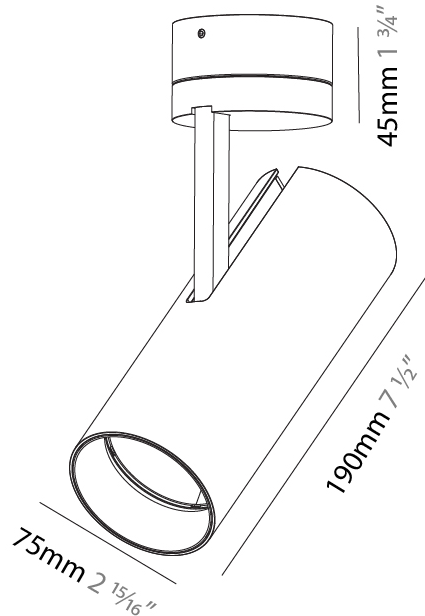

GENERAL

Series: Imagine
Subseries: Imagine 75
Brand: Prolicht
Division: Architectural
Mounting Type: Surface
Mounting Location: Ceiling
Subcategory: Spots

PHYSICAL

Shape: Cylinder
Diameter (mm): 75
Diameter (in): 2 ¹⁵/₁₆
Height (mm): 190
Height (in): 7 ¹/₂
Max. Overall Height (mm): 235
Max. Overall Height (in): 9 ¹/₄
Light Distribution: Adjustable / Direct
Weight (kg): 0.919
Weight (lbs): 2.02
Fixture Finish: SSR / BKV / CWI / CRY / HAB / LAG / UFT / ITA / RUA / RUR / MIC / FTG / MYG / TWT / LOD / PUS / FRO / FUP / KIA / POP / BLS / SPG / MEY / GOH / GUM / CHC / COM / ABZ / JAG / OBR / MOS / ROR
Fixture Material: Aluminum Die Cast

ELECTRICAL

Lamp Type: LED (Zhaga Standard)
Input Wattage (W): 13.2 / 16.5
Total Output Wattage (W): 12 / 15
Dimming: Tri-Mode (Non-Dimming and Phase Dimming (120Vac only) and 0-10V Dimming)
Driver Included: Yes
Driver Location: Integrated
Driver Type: Constant Current - Universal
Driver Class: Class 2
Input Voltage (V): 120 - 277
Constant Current (MA): 350

LED

Number of LEDs: 1
Color Temperature (°K): 2700 / 3000 / 3500 / 4000
Max. Delivered Lumen (lm): 870 / 970 / 1038 / 1060
CRI: >90 CRI
Lamp Life (hrs): 50000

OPTICAL

Reflector°: 10
Adjustability: Rotational 350°; Tilt 90°

RATINGS AND CERTIFICATIONS

Certified By: Certified for North American Standards
IP rating: IP20

PROJECT
TYPE
SPECIFIER
QUANTITY
DATE