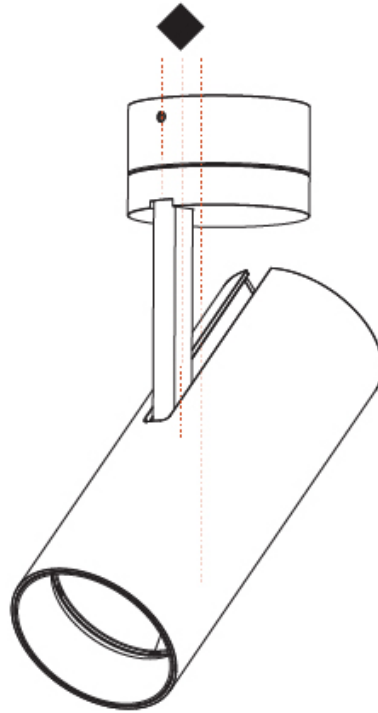

A3D114-

PROJECT
TYPE
SPECIFIER
QUANTITY
DATE