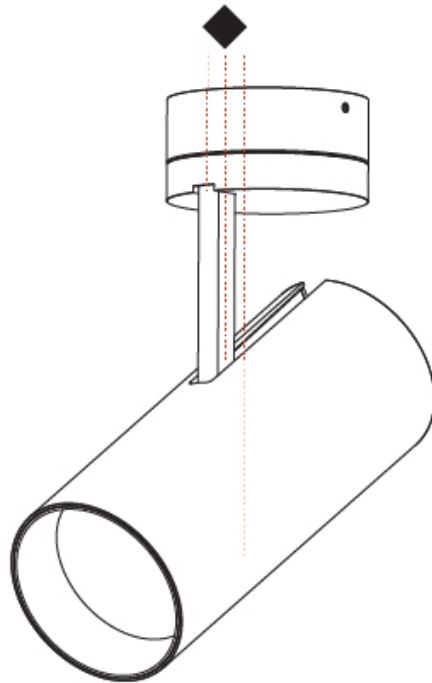

A3D115-

PROJECT

TYPE

SPECIFIER

QUANTITY

DATE

A