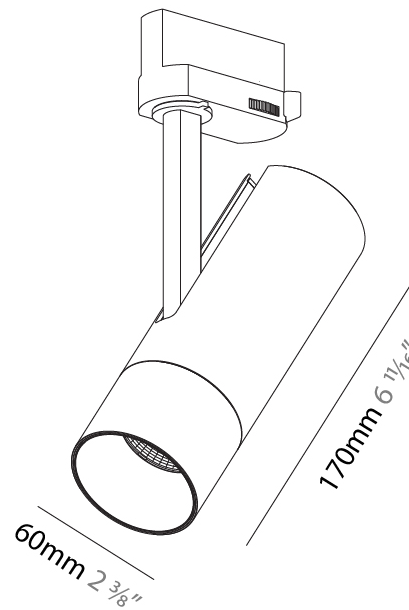

GENERAL

Series: Imagine
Subseries: Imagine 60
Brand: Prolicht
Division: Architectural
Mounting Type: Track
Mounting Location: Ceiling

PHYSICAL

Shape: Cylinder
Diameter (mm): 60
Diameter (in): 2 ³/₈
Height (mm): 170
Height (in): 6 ¹¹/₁₆
Max. Overall Height (mm): 190
Max. Overall Height (in): 7 ¹/₂
Light Distribution: Adjustable / Direct
Weight (kg): 0.522
Weight (lbs): 1.15
Fixture Finish: SSR / BKV / CWI / CRY / HAB / LAG / UFT / ITA / RUA / RUR / MIC / FTG / MYG / TWT / LOD / PUS / FRO / FUP / KIA / POP / BLS / SPG / MEY / GOH / GUM / CHC / COM / ABZ / JAG / OBR / MOS / ROR
Holder Finish: BLK / WHI / SIL
Fixture Material: Aluminum Die Cast

ELECTRICAL

Lamp Type: LED (Zhaga Standard)
Input Wattage (W): 14
Total Output Wattage (W): 13.8
Dimming: Tri-Mode (Non-Dimming and Phase Dimming (120Vac only) and 0-10V Dimming)
Driver Included: Yes
Driver Location: Integrated
Driver Type: Constant Current - Universal
Driver Class: Class 2
Input Voltage (V): 120 - 277
Constant Current (MA): 350

LED

Number of LEDs: 1
Color Temperature (°K): 2700 / 3000 / 3500 / 4000
Max. Delivered Lumen (lm): 776 / 836 / 869 / 887
Nominal Lumen (lm): 1276 / 1342 / 1395 / 1424
CRI: >90 CRI
Lamp Life (hrs): 50000

OPTICAL

Optic°: Lens Pack - No Lens / Linear Spread Lens / Honeycomb / Spread Lens
Beam Angle: 12

RATINGS AND CERTIFICATIONS

Certified By: Certified for North American Standards
IP rating: IP20

PROJECT	
TYPE	
SPECIFIER	
QUANTITY	
DATE