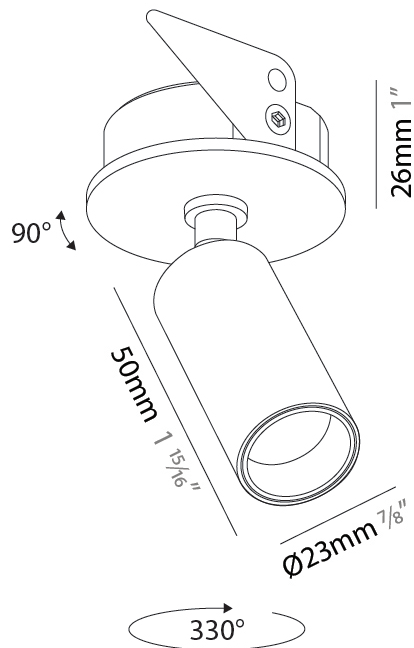

GENERAL

Series: Imagine
Subseries: Imagine Micro
Brand: Prolicht
Division: Architectural
Mounting Type: Surface
Mounting Location: Ceiling
Subcategory: Spots

PHYSICAL

Shape: Cylinder
Diameter (mm): 23
Diameter (in): 7/8
Height (mm): 50
Height (in): 1 ¹⁵/₁₆
Max. Overall Height (mm): 76
Max. Overall Height (in): 3
Light Distribution: Adjustable / Direct
Weight (kg): 0.089
Weight (lbs): 0.196
Fixture Finish: SSR / BKV / CWI / CRY / HAB / LAG / UFT / ITA / RUA / RUR / MIC / FTG / MYG / TWT / LOD / PUS / FRO / FUP / KIA / POP / BLS / SPG / MEY / GOH / GUM / CHC / COM / ABZ / JAG / OBR / MOS / ROR
Holder Finish: WHI / BLK
Fixture Material: Aluminum Die Cast

ELECTRICAL

Lamp Type: LED (Zhaga Standard)
Input Wattage (W): 4
Dimming: Tri-Mode (Non-Dimming and Phase Dimming (120Vac only) and 0-10V Dimming)
Driver Included: No
Driver Location: Remote
Driver Type: Constant Current - Universal
Driver Class: Class 2
Input Voltage (V): 120 - 277
Constant Current (MA): 350

LED

Number of LEDs: 1
Color Temperature (°K): 2700 / 3000 / 3500 / 4000
Max. Delivered Lumen (lm): 225 / 241 / 280 / 258
Nominal Lumen (lm): 295 / 317 / 368 / 339
CRI: >90 CRI
Lamp Life (hrs): 50000

OPTICAL

Beam Angle: 18,28,38,46,64
Adjustability: Rotational 350°; Tilt 90°

RATINGS AND CERTIFICATIONS

Certified By: Certified for North American Standards
IP rating: IP20